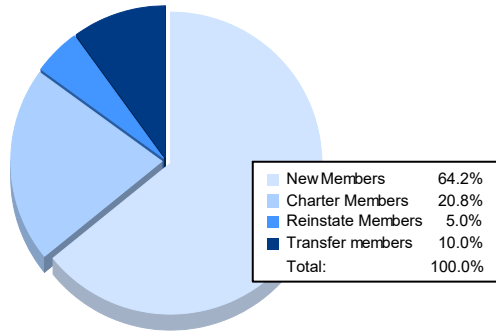

Year	New Clubs	Dropped Clubs	Gain/ Loss Clubs	New Members	Charter Members	Reinstate Members	Transfer Members	Total Member Added	Total Members Dropped	Gain/ Loss Members
2016-2017	0	0	0	83	0	1	9	93	163	-70
2017-2018	0	1	-1	102	0	8	11	121	186	-65
2018-2019	0	2	-2	120	3	2	11	136	148	-12
2019-2020	0	1	-1	98	1	6	14	119	158	-39
2020-2021	1	1	0	77	25	6	12	120	154	-34
<b>Average</b>	<b>0</b>	<b>1</b>	<b>-1</b>	<b>96</b>	<b>6</b>	<b>5</b>	<b>11</b>	<b>118</b>	<b>162</b>	<b>-44</b>

### Membership Composition June 2021 Cumulative