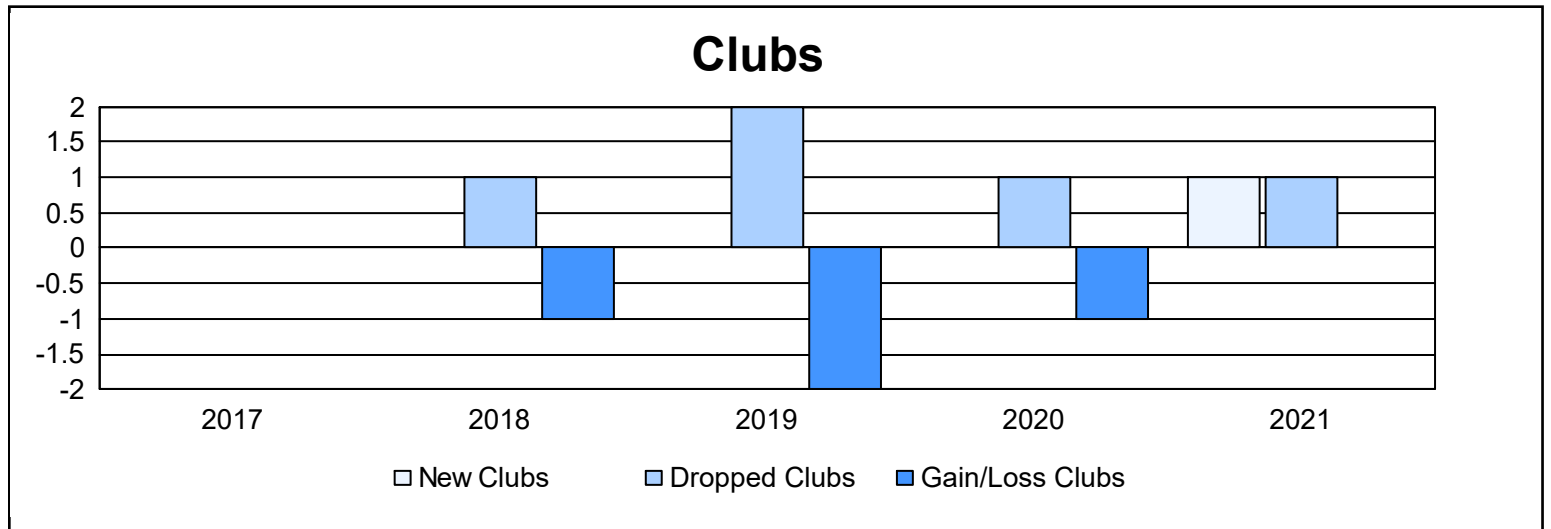

Year	New Clubs	Dropped Clubs	Gain/ Loss Clubs	New Members	Charter Members	Reinstate Members	Transfer Members	Total Member Added	Total Members Dropped	Gain/ Loss Members
2016-2017	0	0	0	83	0	1	9	93	163	-70
2017-2018	0	1	-1	102	0	8	11	121	186	-65
2018-2019	0	2	-2	120	3	2	11	136	148	-12
2019-2020	0	1	-1	98	1	6	14	119	158	-39
2020-2021	1	1	0	77	25	6	12	120	154	-34
<b>Average</b>	<b>0</b>	<b>1</b>	<b>-1</b>	<b>96</b>	<b>6</b>	<b>5</b>	<b>11</b>	<b>118</b>	<b>162</b>	<b>-44</b>

### Membership Composition June 2021 Cumulative