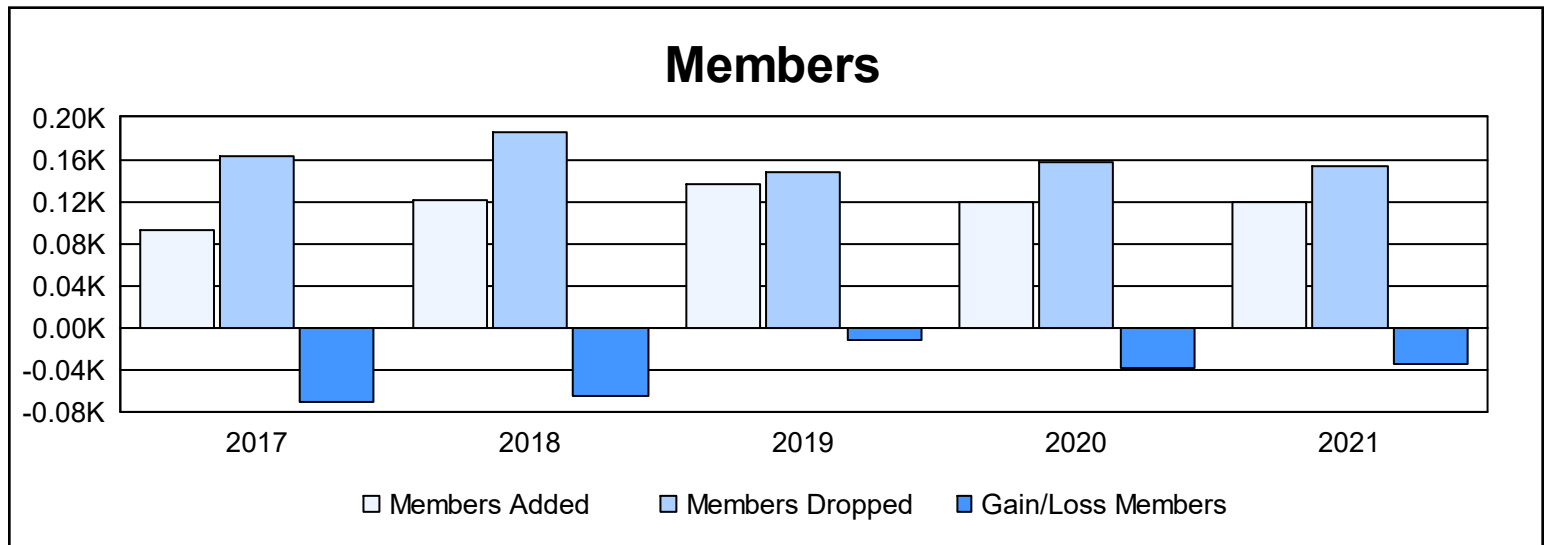

Year	New Clubs	Dropped Clubs	Gain/ Loss Clubs	New Members	Charter Members	Reinstate Members	Transfer Members	Total Member Added	Total Members Dropped	Gain/ Loss Members
2016-2017	0	0	0	83	0	1	9	93	163	-70
2017-2018	0	1	-1	102	0	8	11	121	186	-65
2018-2019	0	2	-2	120	3	2	11	136	148	-12
2019-2020	0	1	-1	98	1	6	14	119	158	-39
2020-2021	1	1	0	77	25	6	12	120	154	-34
<b>Average</b>	<b>0</b>	<b>1</b>	<b>-1</b>	<b>96</b>	<b>6</b>	<b>5</b>	<b>11</b>	<b>118</b>	<b>162</b>	<b>-44</b>

### Membership Composition June 2021 Cumulative